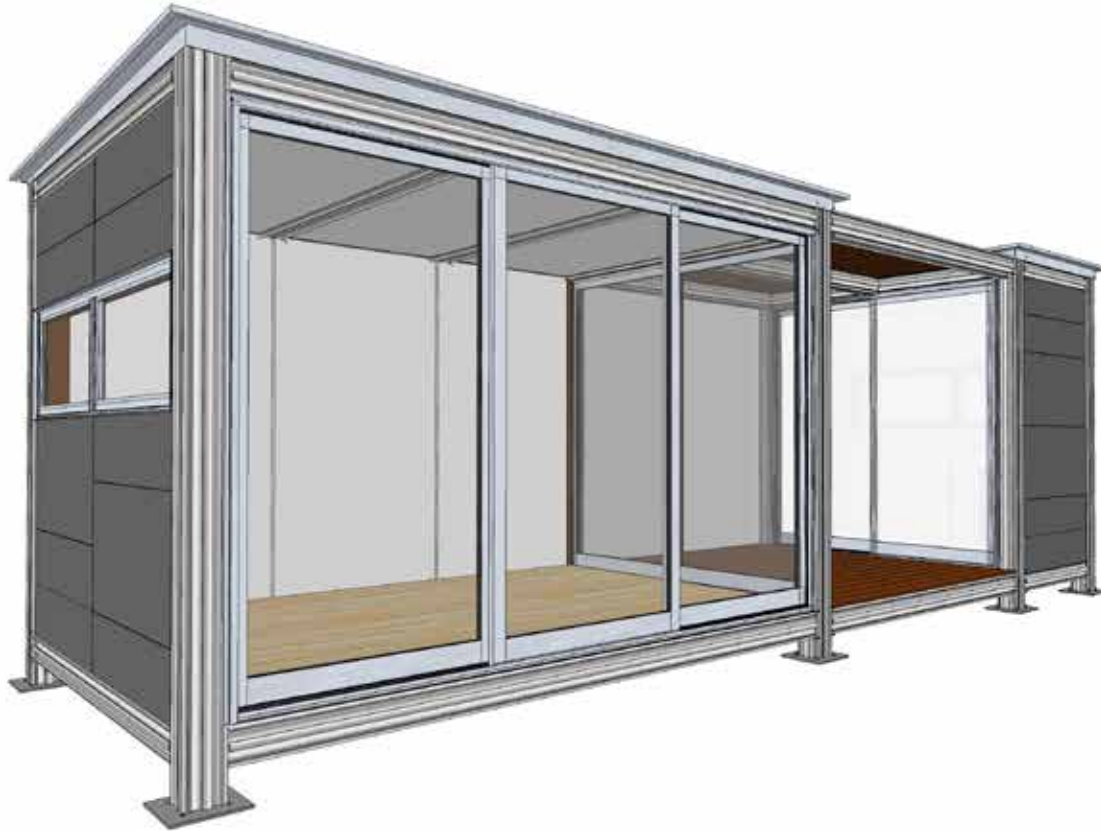

① K3+  
SCALE 1/2" : 1'-0"

**k3 plus with bath**  
our standard 164 square ft. module

**k3 plus with bath**  
our standard 164 square ft. module

**k3 plus with bath**  
our standard 164 square ft. module

**k3 plus with bath**  
our standard 164 square ft. module