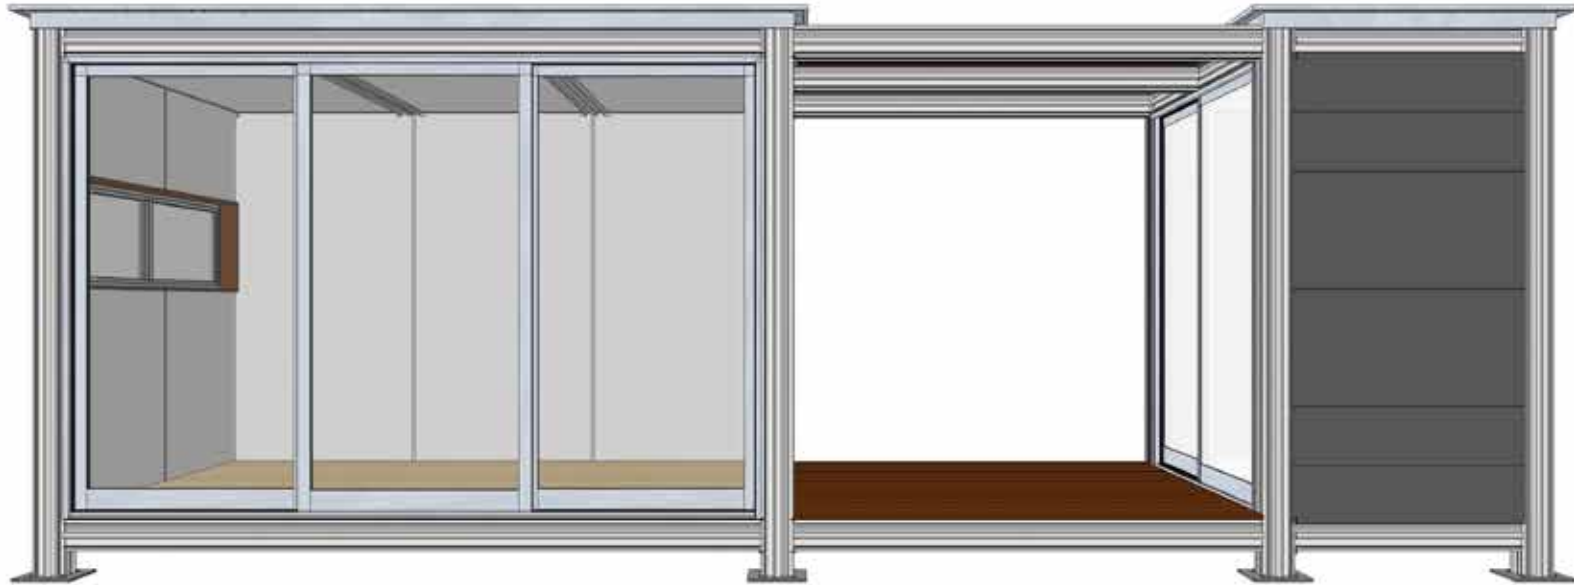

① K3+  
SCALE 1/2" : 1'-0"

**k3 plus with bath**  
our standard 164 square ft. module

**k3 plus with bath**  
our standard 164 square ft. module

**k3 plus with bath**  
our standard 164 square ft. module

**k3 plus with bath**  
our standard 164 square ft. module